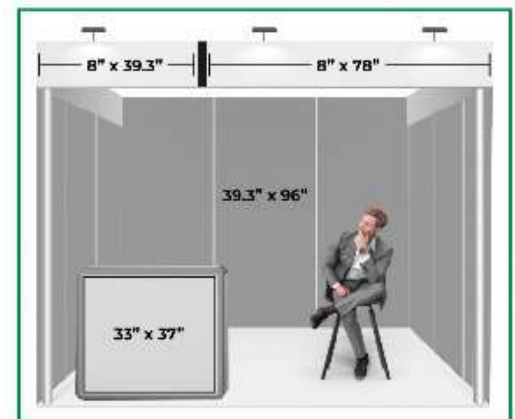

STANDARD PACKAGES FOR DOMESTIC COMPANIES

OPTION – I Shell Scheme (Minimum 9 SQM)

Stand Size 3m x 3m (9sqm) **PKR 150,000**

OPTION – II Bare Space (Minimum 18 SQM)

Stand Size 3m x 6m (18sqm) **PKR 270,000**

OPTION – III

Stand Size 6m x 6m (36sqm) **PKR 540,000**

SHELL SPACE

- Shell scheme Includes space plus basic exhibition stand comprising of White Walls, Ceiling Grid, Carpet, (Fascia) Name Board in English, 03 Spotlights, 01 Electrical Socket.
- Furniture includes 01 Information Counter, 02 Chairs. Additional Furniture can be provided on Rental basis.