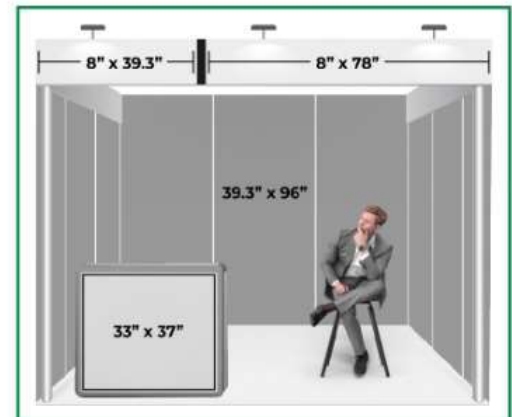

STANDARD PACKAGES FOR DOMESTIC COMPANIES

OPTION – I Shell Scheme (Minimum 9 SQM)

Stand Size 3m x 3m (9sqm) **PKR 150,000**

OPTION – II Bare Space (Minimum 18 SQM)

Stand Size 3m x 6m (18sqm) **PKR 270,000**

OPTION – III

Stand Size 6m x 6m (36sqm) **PKR 540,000**

SHELL SPACE

- Shell scheme Includes space plus basic exhibition stand comprising of White Walls, Ceiling Grid, Carpet, (Fascia) Name Board in English, 03 Spotlights, 01 Electrical Socket.
- Furniture includes 01 Information Counter, 02 Chairs. Additional Furniture can be provided on Rental basis.

BARE SPACE

BARE SPACE

- Only Exhibit Space would be provided without any structure or furniture.
- Power supply will be available at common points of the Hall. Extra load will be charged separately.
- Exhibitor will be responsible for fabrication/construction of Booth including all wooden, paint or electrical work.